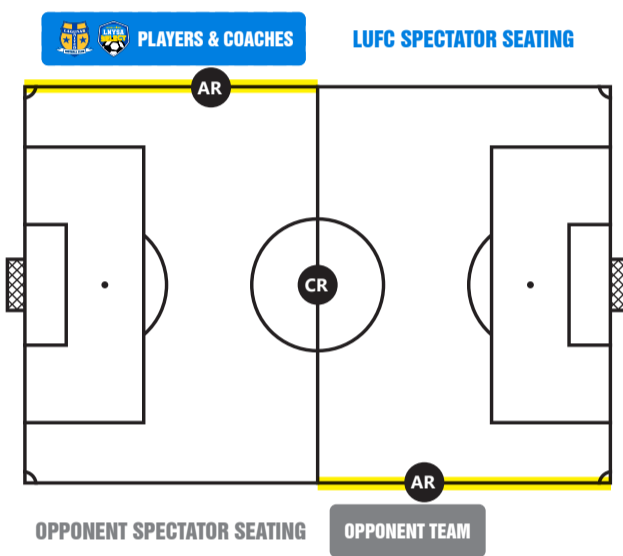

- Please arrive at your coach's desired time prior to kickoff.
- There is never a time to address the referee or opposition parent and player. REFRAIN from doing so.
- NO PARENT COACHING. Cheer and support, but let your coaches do the coaching.
- **48-Hour Rule:** If you have a concern or question, please wait until 48 hours after a game to address a matter.
- If you have an issue, your coach and our DOC are your point of contact. Keep our sidelines positive and appropriate to our team's experience, environment and culture.

PRACTICES

- Only **LUFC** players and coaches are approved to be on and inside of the field. Please give our coaches and players their space.
- Please refrain from any coach or player communication at all during the training session.
- If you need to speak with your coach, please arrange a time to do so via phone or email, and away from the field of play.
- Players should arrive at least (5) minutes prior to their session or follow your coach's direction on arrival time.
- Coaches need to know if you will not be attending a session. Please communicate with your coach in their desired communication method.

LUFC takes great pride in the environment that we create for our players and teams. Please help in supporting and enhancing this experience for our whole LUFC community.

Thank you and we look forward to seeing you on the pitch!

LAGUNA UNITED FOOTBALL CLUB

30025 Alicia Parkway, #188, Laguna Niguel, CA 92677
info@lagunaunited.org | www.lagunaunited.org