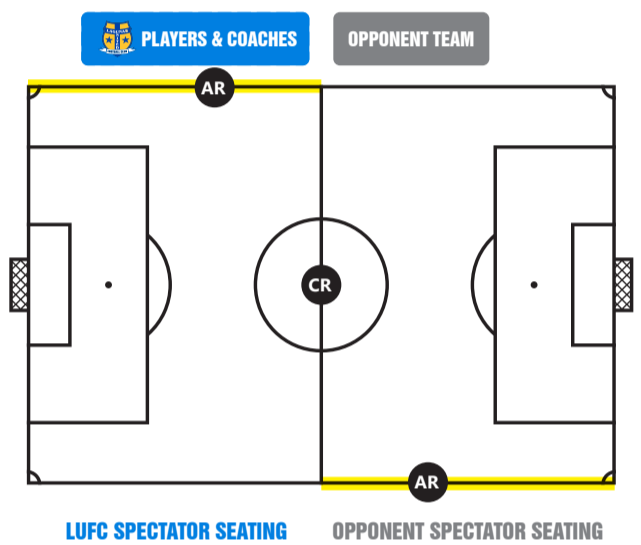

- Please arrive at your coach's desired time prior to kickoff.
- There is never a time to address the referee or opposition parent and player. REFRAIN from doing so.
- NO PARENT COACHING. Cheer and support, but let your coaches do the coaching.
- **48-Hour Rule:** If you have a concern or question, please wait until 48 hours after a game to address a matter.
- If you have an issue, your coach and our DOC are your point of contact. Keep our sidelines positive and appropriate to our team's experience, environment and culture.

PRACTICES

- Only **LUFC** players and coaches are approved to be on and inside of the field. Please give our coaches and players their space.
- Please refrain from any coach or player communication at all during the training session.
- If you need to speak with your coach, please arrange a time to do so via phone or email, and away from the field of play.
- Players should arrive at least (5) minutes prior to their session or follow your coach's direction on arrival time.
- Coaches need to know if you will not be attending a session. Please communicate with your coach in their desired communication method.

LUFC takes great pride in the environment that we create for our players and teams. Please help in supporting and enhancing this experience for our whole LUFC community.

Thank you and we look forward to seeing you on the pitch!

LAGUNA UNITED FOOTBALL CLUB

30025 Alicia Parkway, #188, Laguna Niguel, CA 92677
info@lagunaunited.org | www.lagunaunited.org